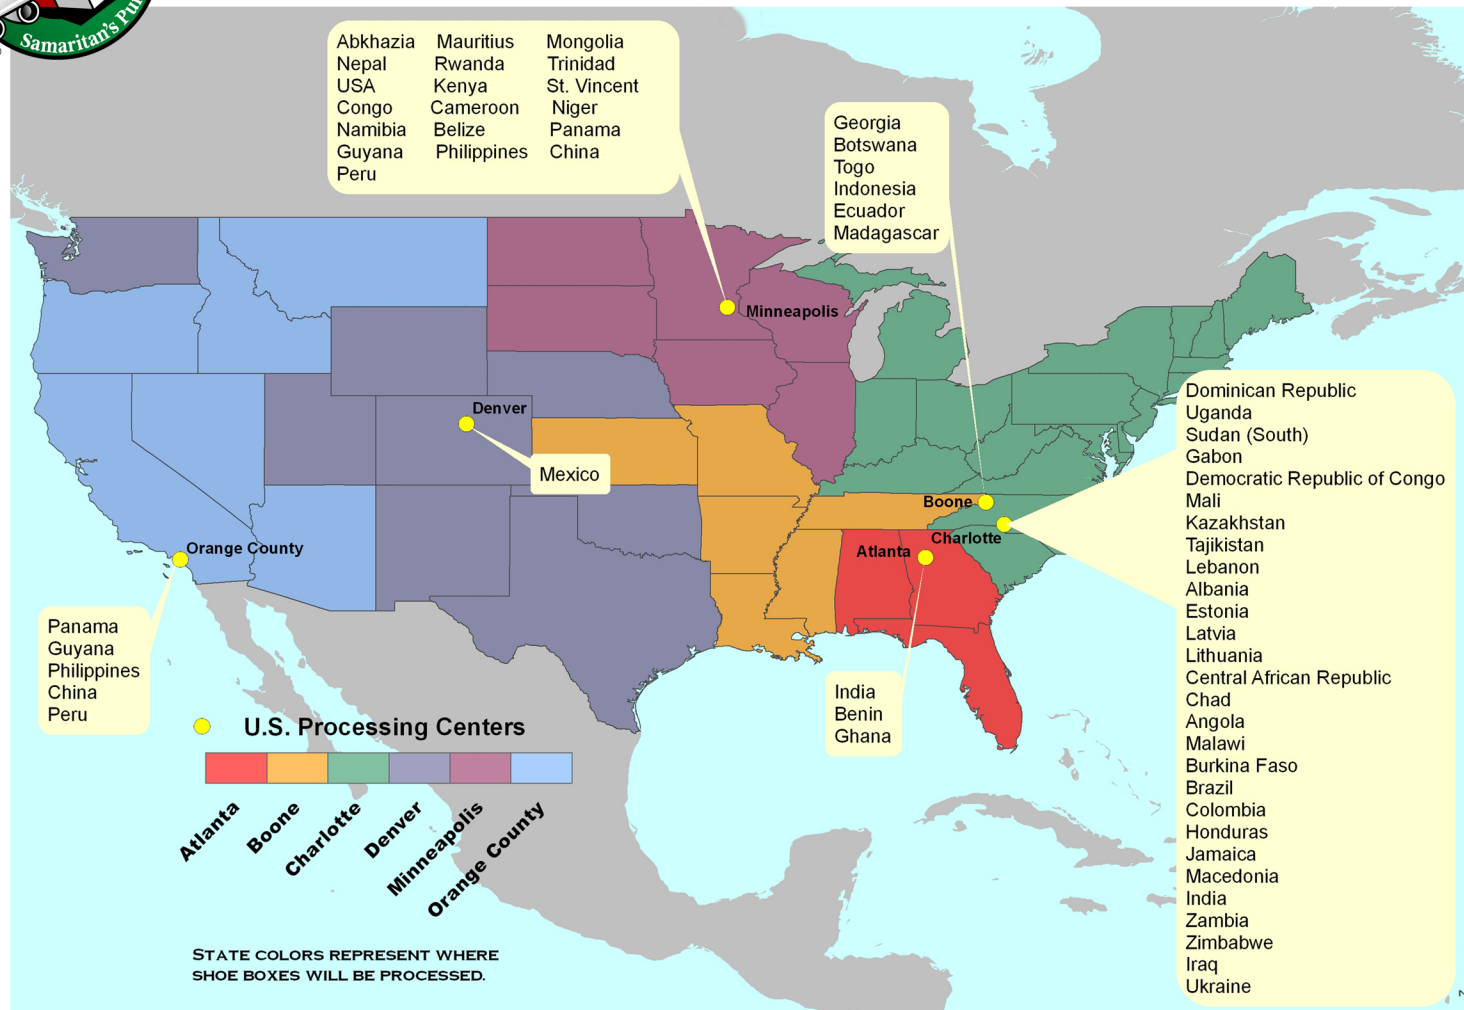

Follow the Box... With Prayer

Prayer Requests

- Endurance for the Operation Christmas Child volunteers working around the country at over 2,000 relay and collection sites
- For those working at Processing, Relay and Collection Centers around the country to have a positive impact on the community
- Strength for Operation Christmas Child volunteers working in the 6 Processing Centers
- Open hearts of children to receive the gospel of Jesus Christ
- For governments in receiving countries to continue to be open to receiving shoe boxes
- Safe delivery of containers to receiving countries
- Successful implementation of National Leadership Team's strategies for effective evangelism and discipleship
- Endurance for the National Leadership Teams as they continue to strengthen their teams as well as the partnerships in their country
- Wisdom for Operation Christmas Child staff